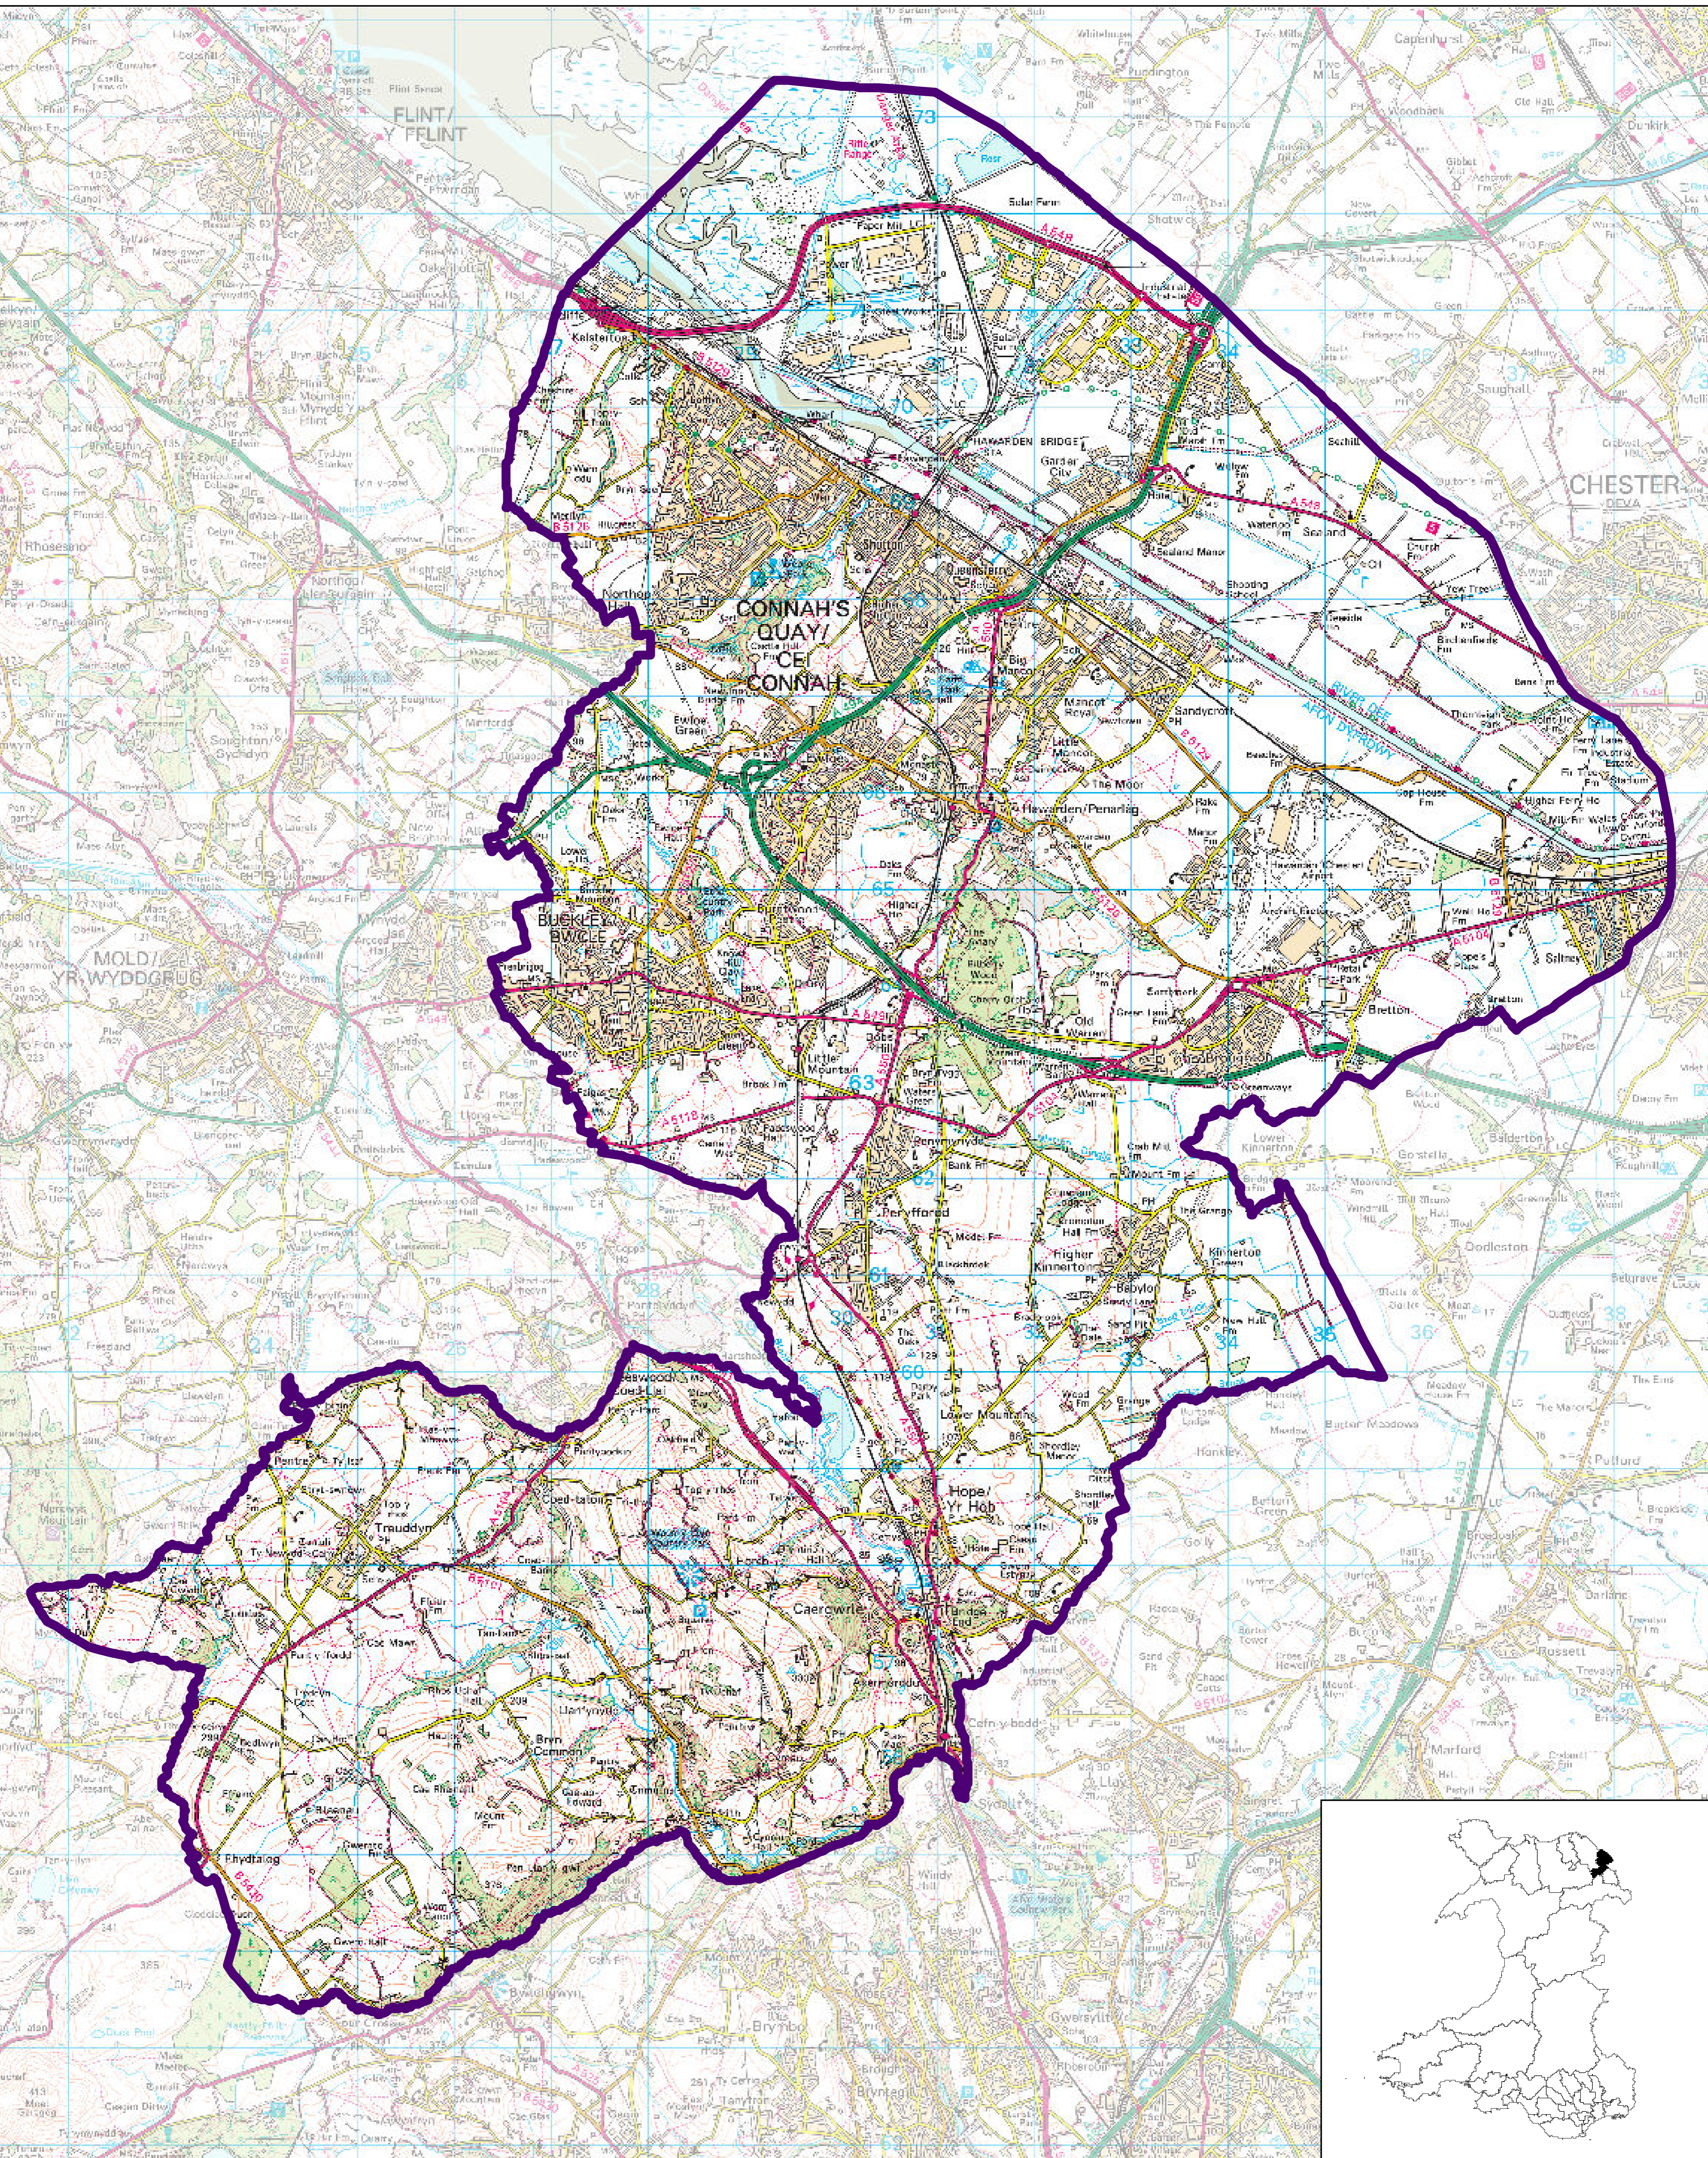

Alun a Glannau Dyfrdwy / Alyn and Deeside

Etholaeth y Senedd / Senedd Constituency

Senedd Cymru
Welsh Parliament

Sylwadau / Comments

© Hawffraint y Goron a hawliau crofa ddata 2020. Arolwg Ordnans 100047295.
© Crown copyright and database right 2020. All rights reserved. Ordnance Survey Licence number 100047295.

Graddfa Map OS / OS Map Scale
1:50,000

0 0.35 0.7 1.05 1.4 Milltiroedd / Miles