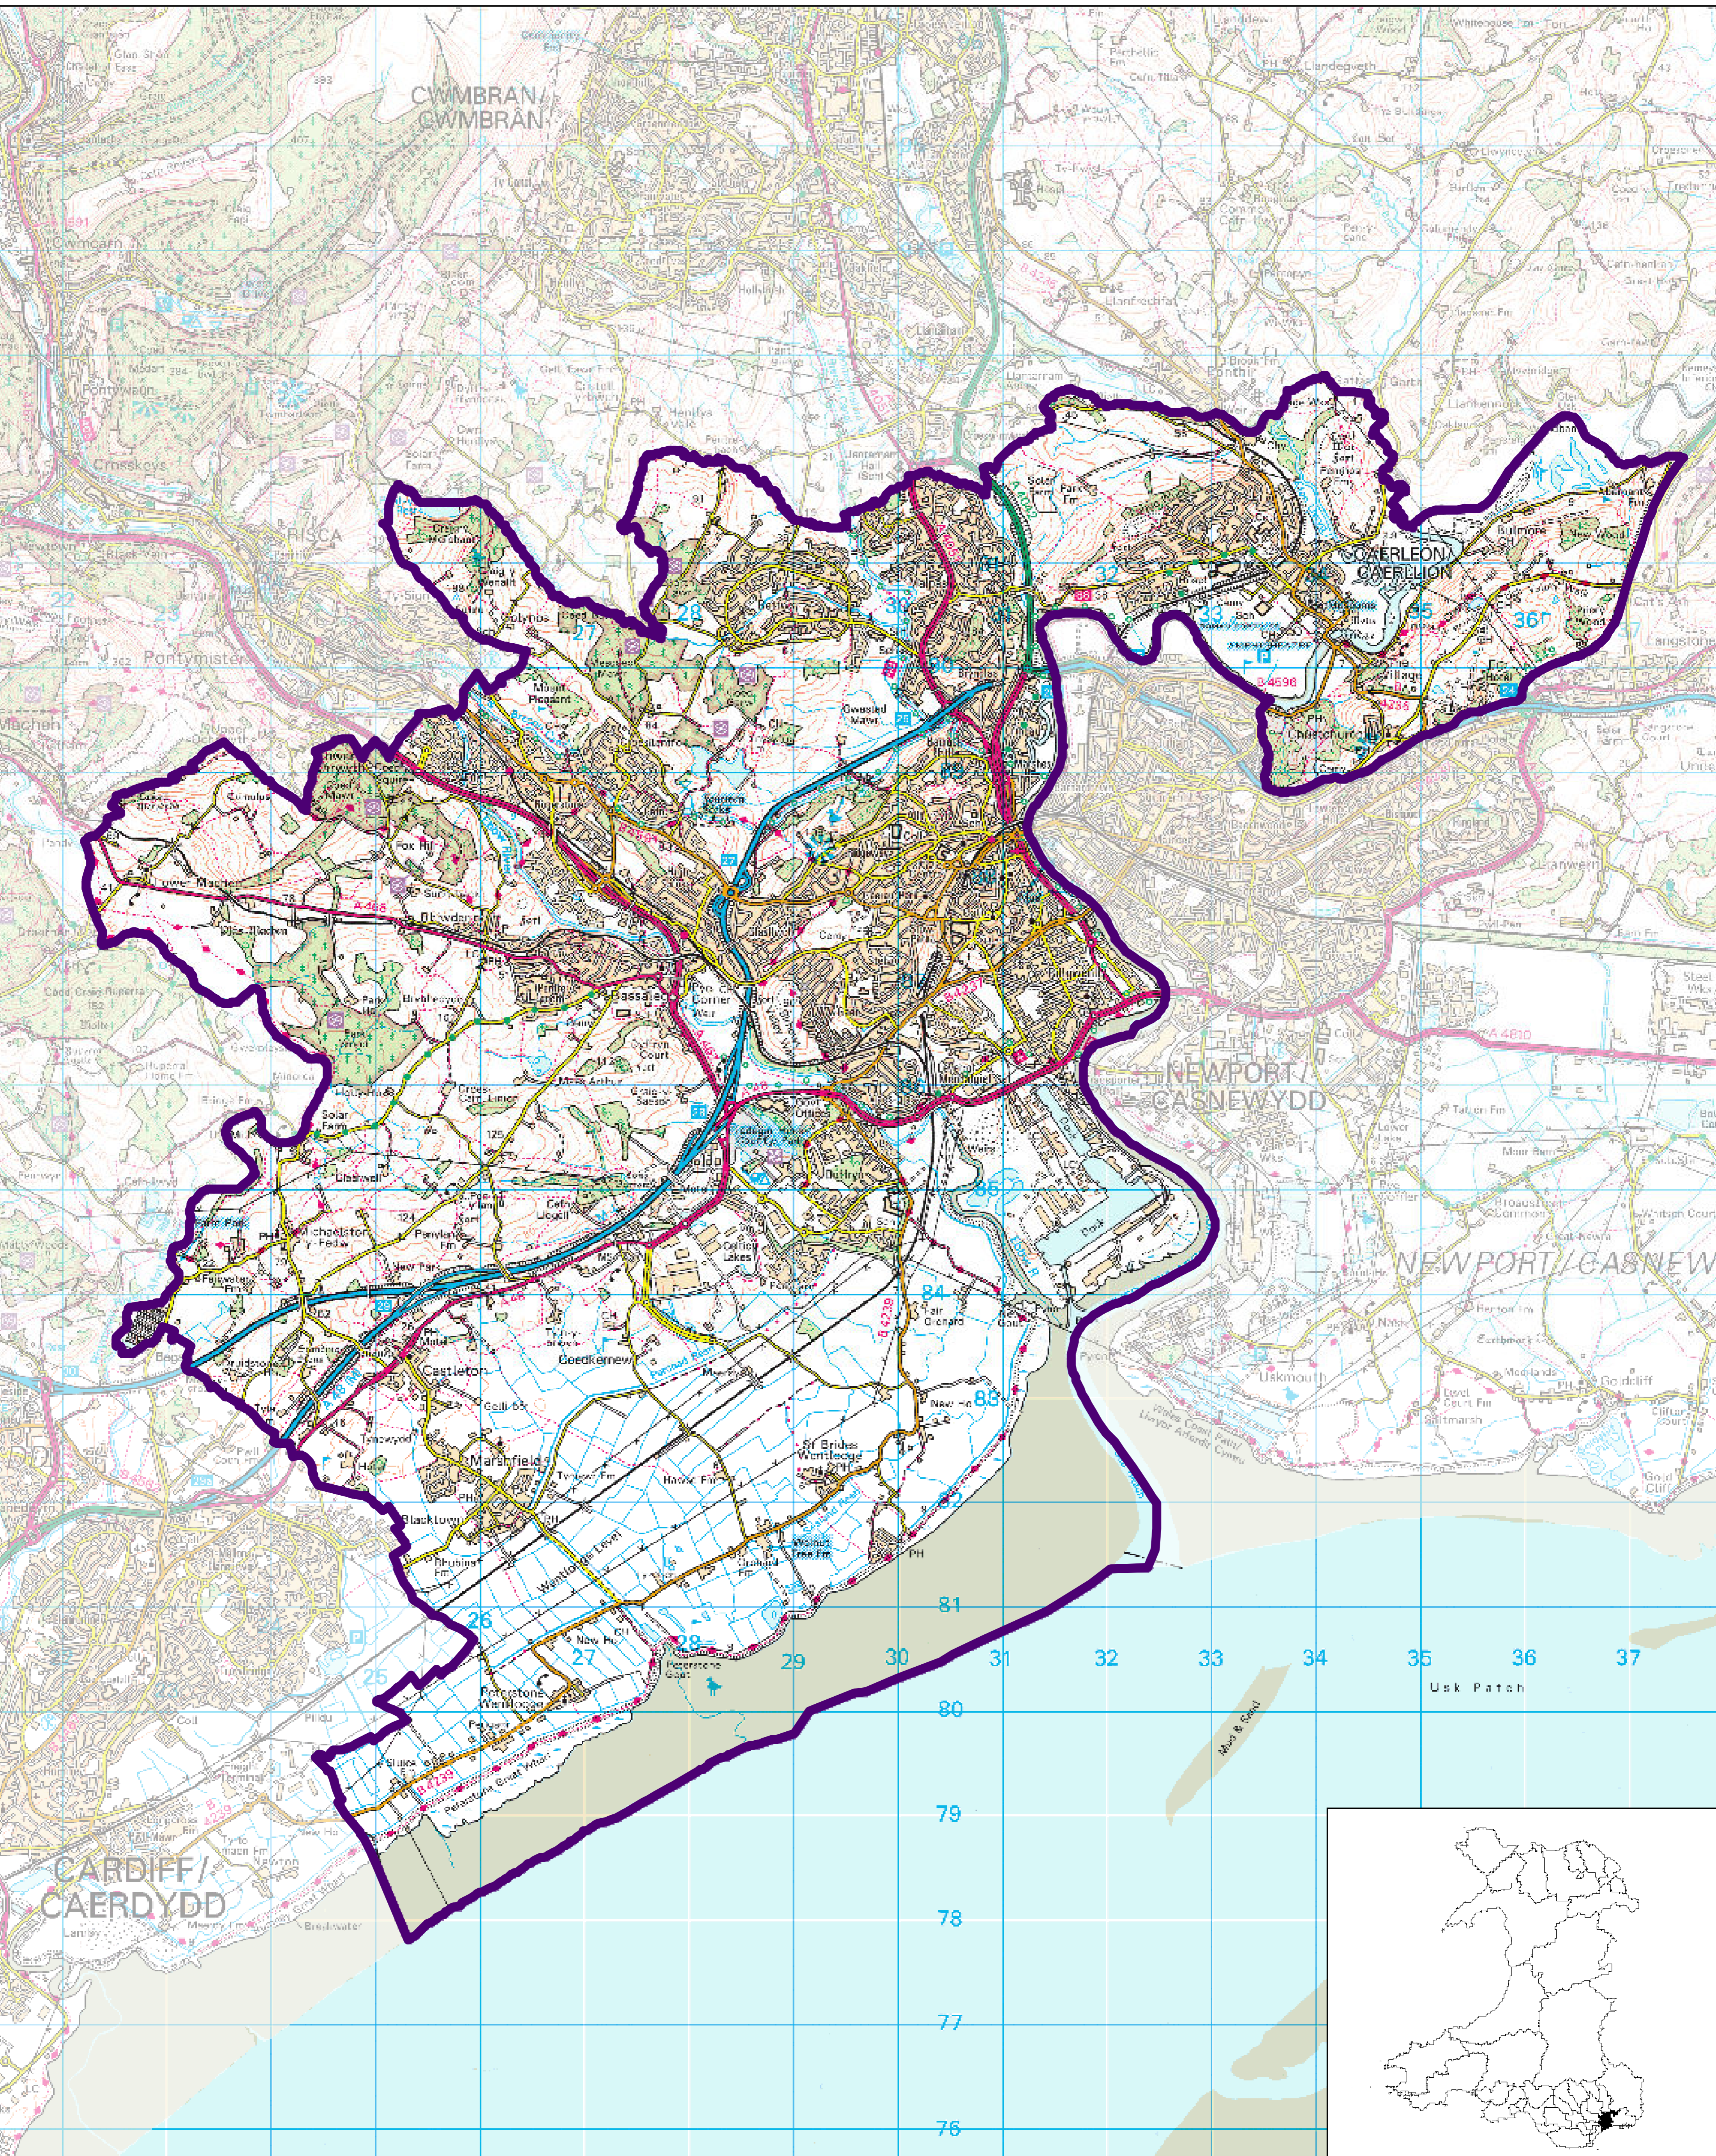

Gorllewin Casnewydd / Newport West

Etholaeth y Senedd / Senedd Constituency

Sylwadau / Comments

© Hawlfraint y Goron a hawliau croffa ddata 2020. Arolwg Ordnans 100047295.
© Crown copyright and database right 2020. All rights reserved. Ordnance Survey Licence number 100047295.

Graddfa Map OS / OS Map Scale
1:50,000

0 0.35 0.7 1.05 1.4 Miliroedd / Miles

G/N 