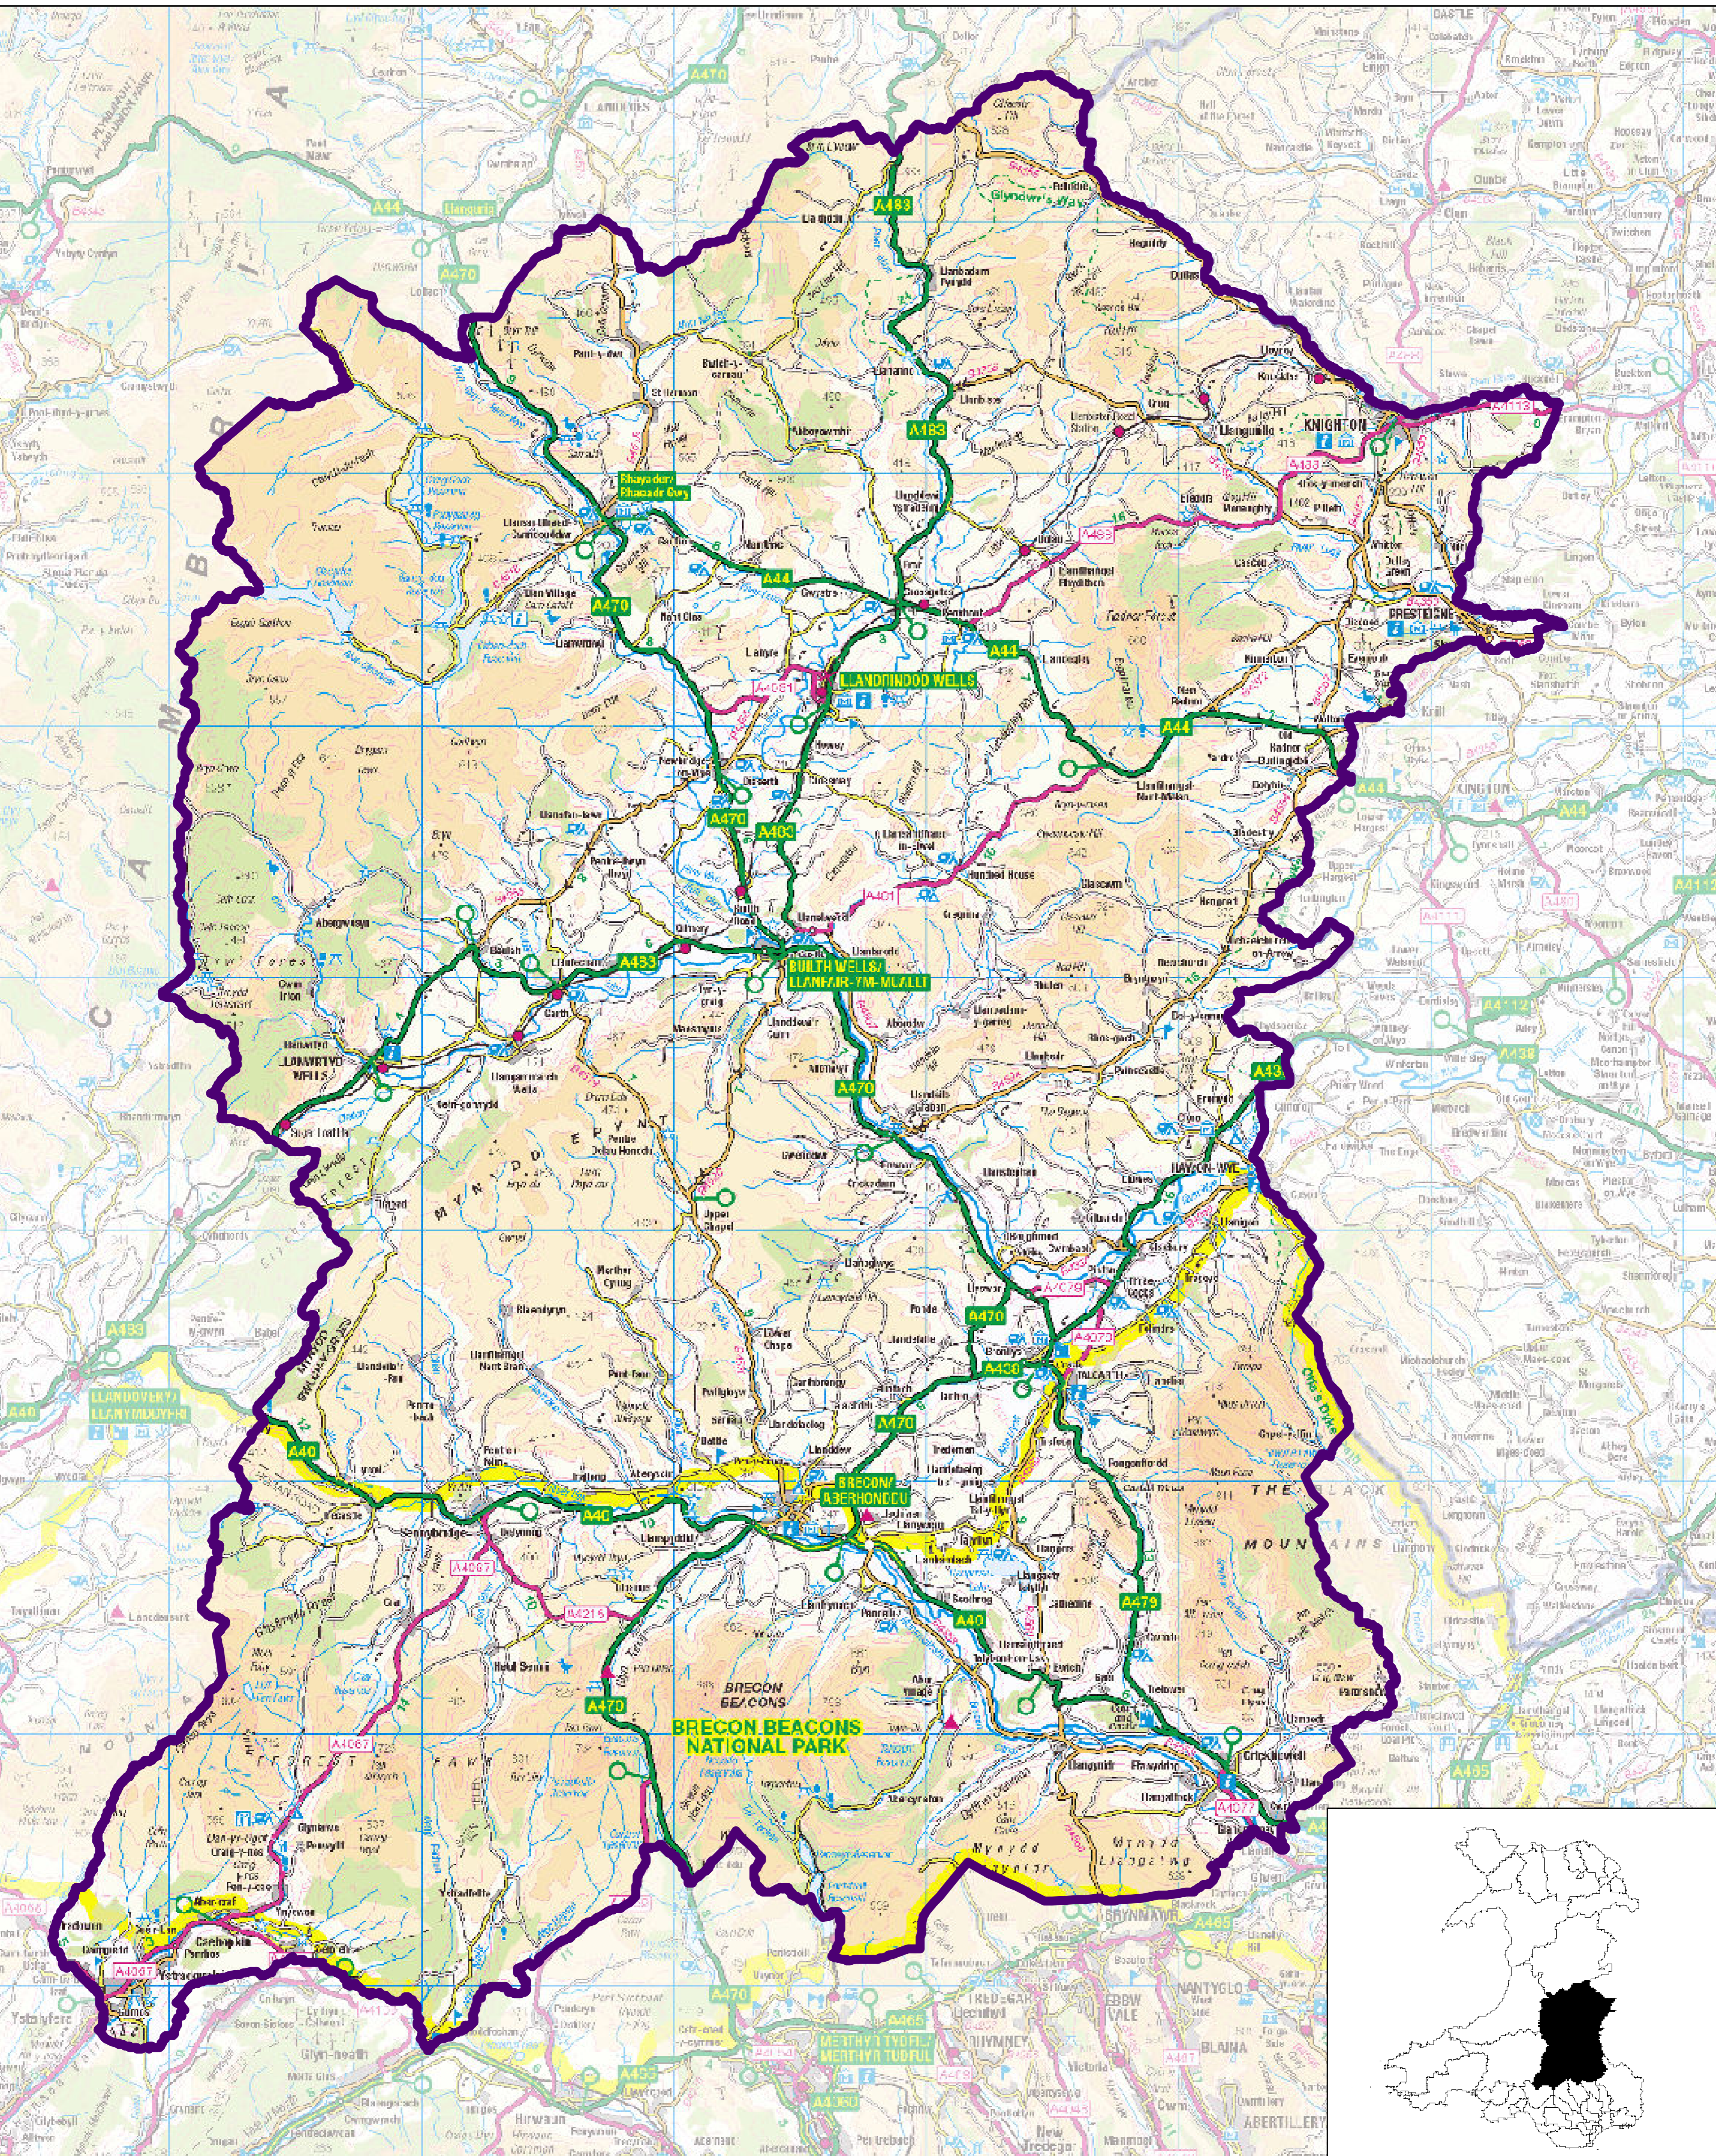

Brycheiniog a Sir Faesyfed / Brecon and Radnorshire

Etholaeth y Senedd / Senedd Constituency

Senedd Cymru
Welsh Parliament

Sylwadau / Comments

Graddfa Map OS / OS Map Scale
1:250,000