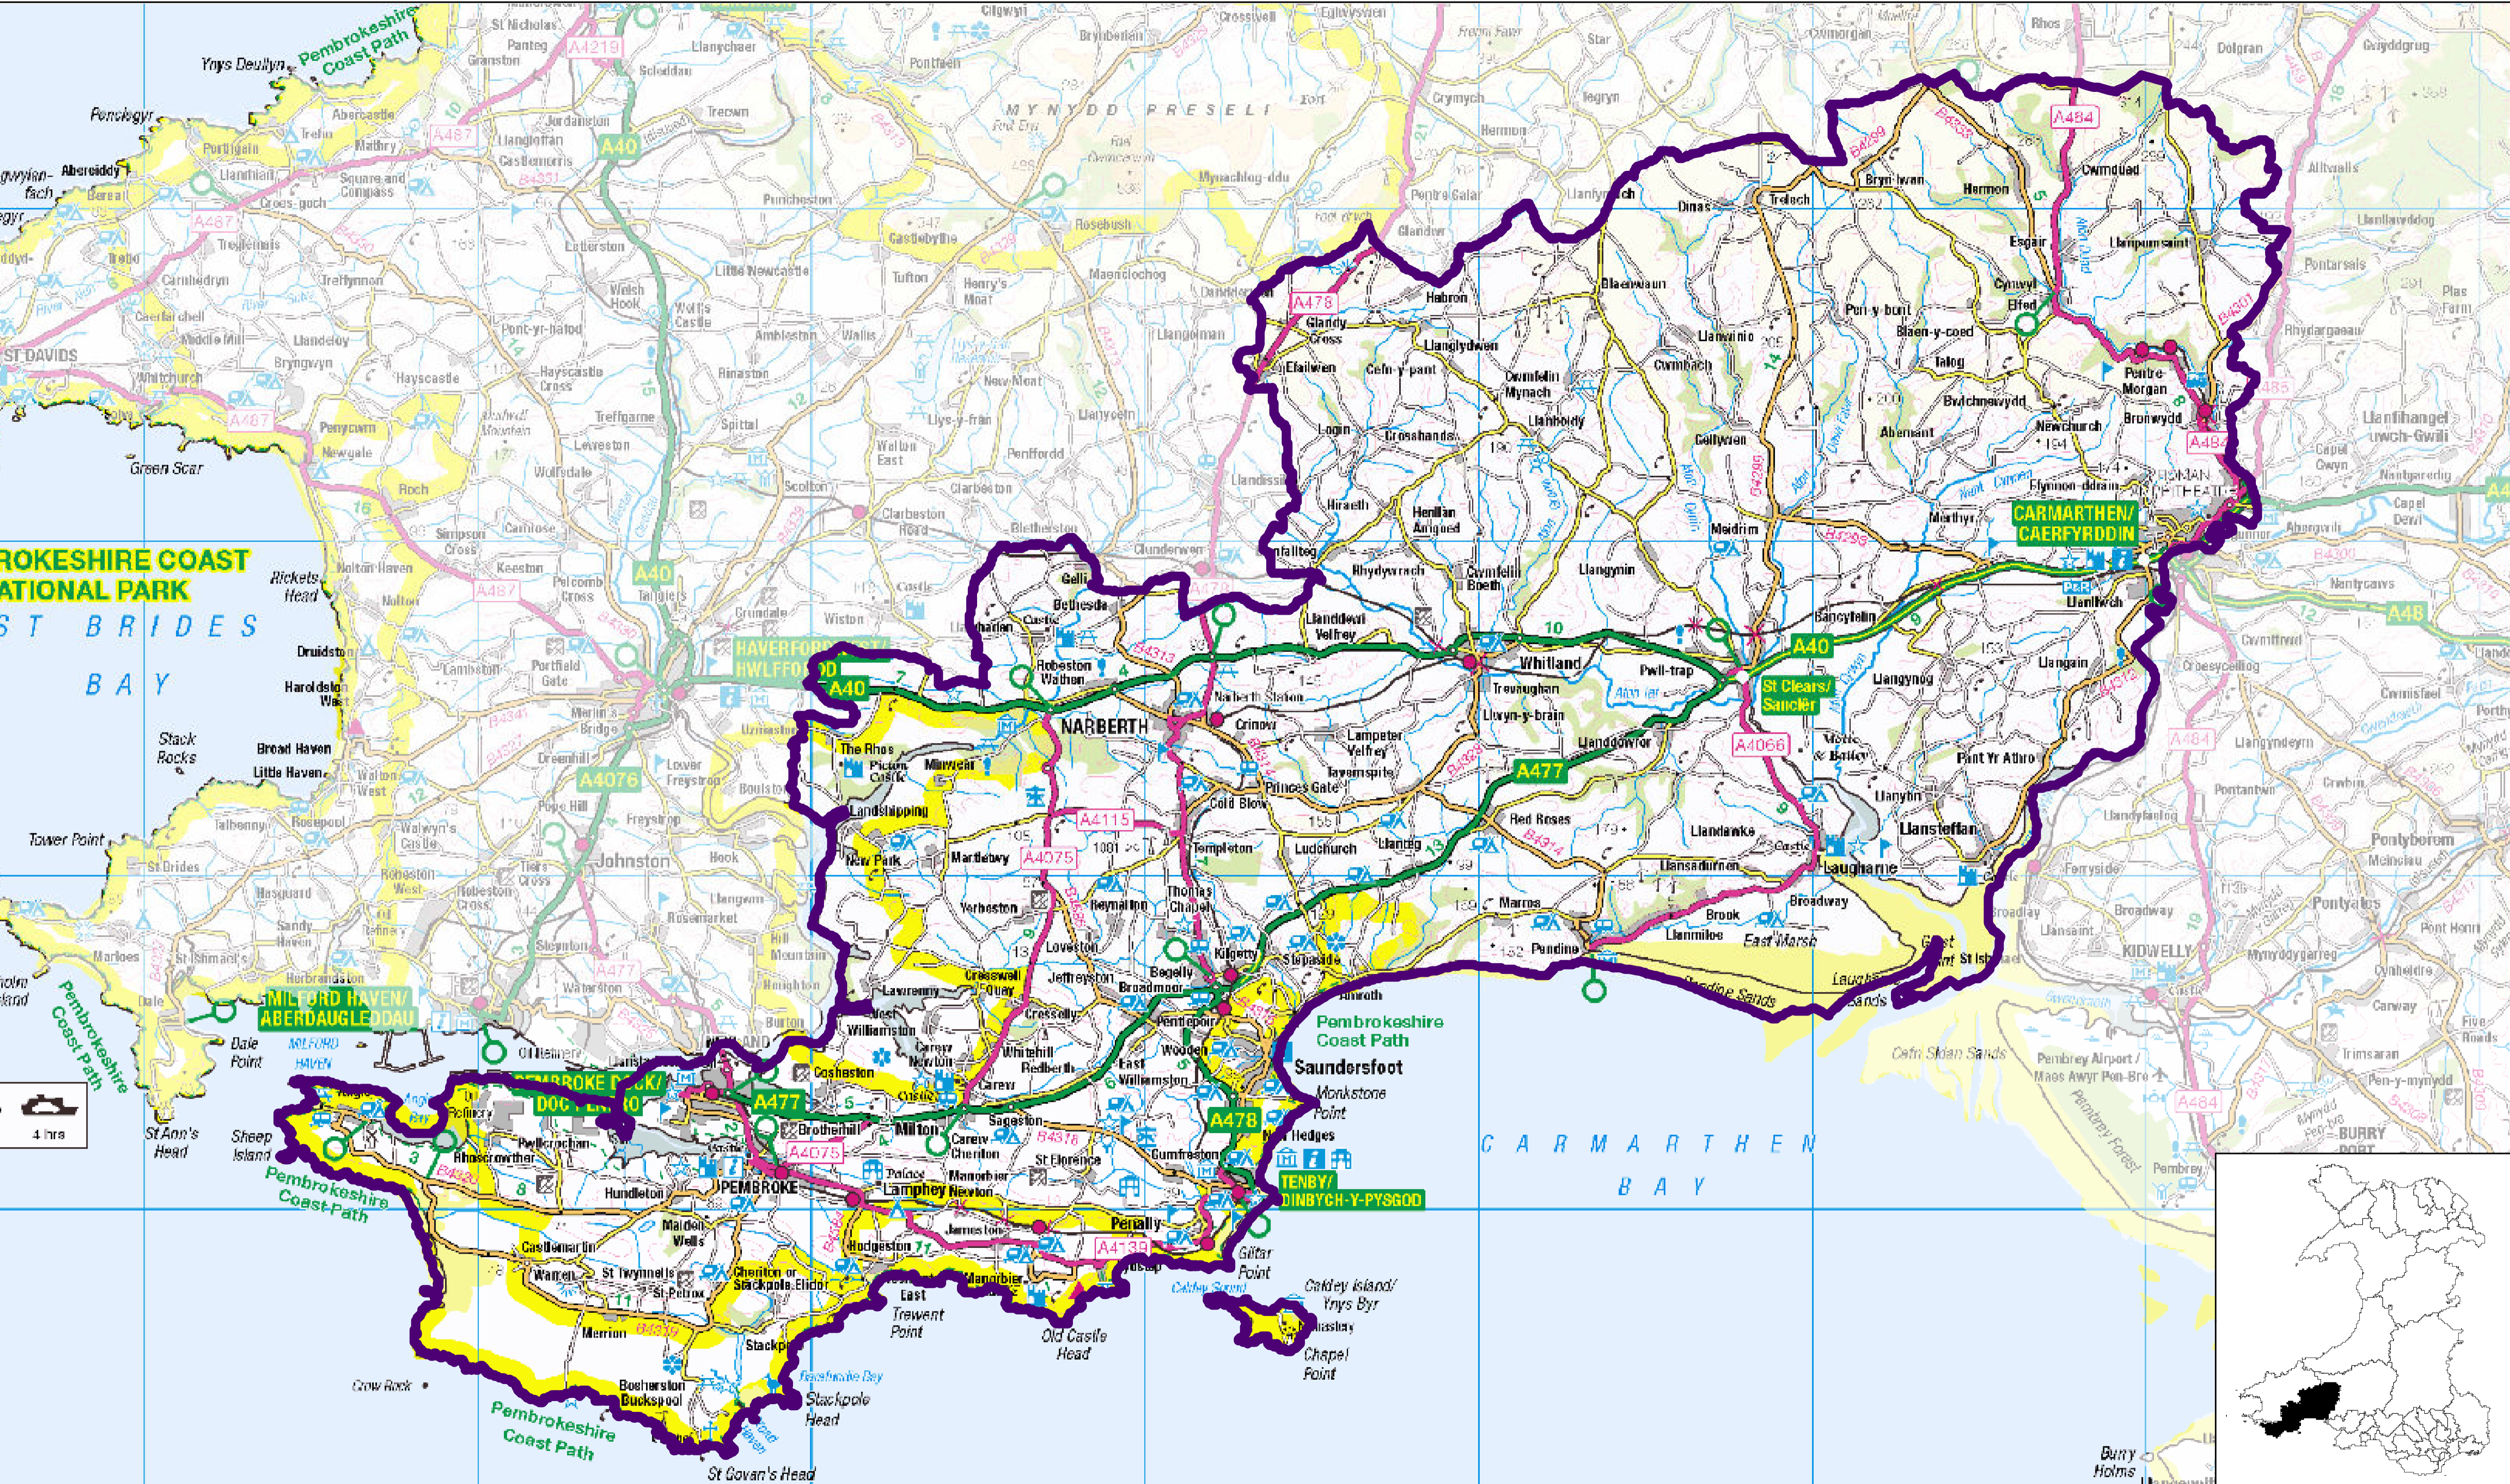

Gorllewin Caerfyrddin a De Sir Benfro / Carmarthen West and South Pembrokeshire

Etholaeth y Senedd / Senedd Constituency

Sylwadau / Comments
©Hawfrant y Goron a hawliau cronfa ddata 2020. Arolwg Ordnans 100047295.
© Crown copyright and database right 2020. All rights reserved. Ordnance Survey Licence number 100047295.

Graddfa Map OS / OS Map Scale
1:250,000

Gall ffiniau Wardiau Etholiadol gael eu newid gan Gomisiwn Ffiniau a Democratiaeth Leol Cymru, ond nid oes mecanwaith cyfreithiol i addasu ffiniau Cynulliad Cenedlaethol Cymru fel eu bod yn cyd-fynd â'r newidiadau hyn ar hyn o bryd. Dyna'r sefyllfa sydd wedi arwain at yr anghysondebau yn y ffiniau ar y map hwn. Electoral Ward boundaries can be changed by the Local Democracy and Boundary Commission for Wales, but there is currently no legal mechanism to modify National Assembly for Wales boundaries to match these changes. This has led to the boundary discrepancies as seen on this map.