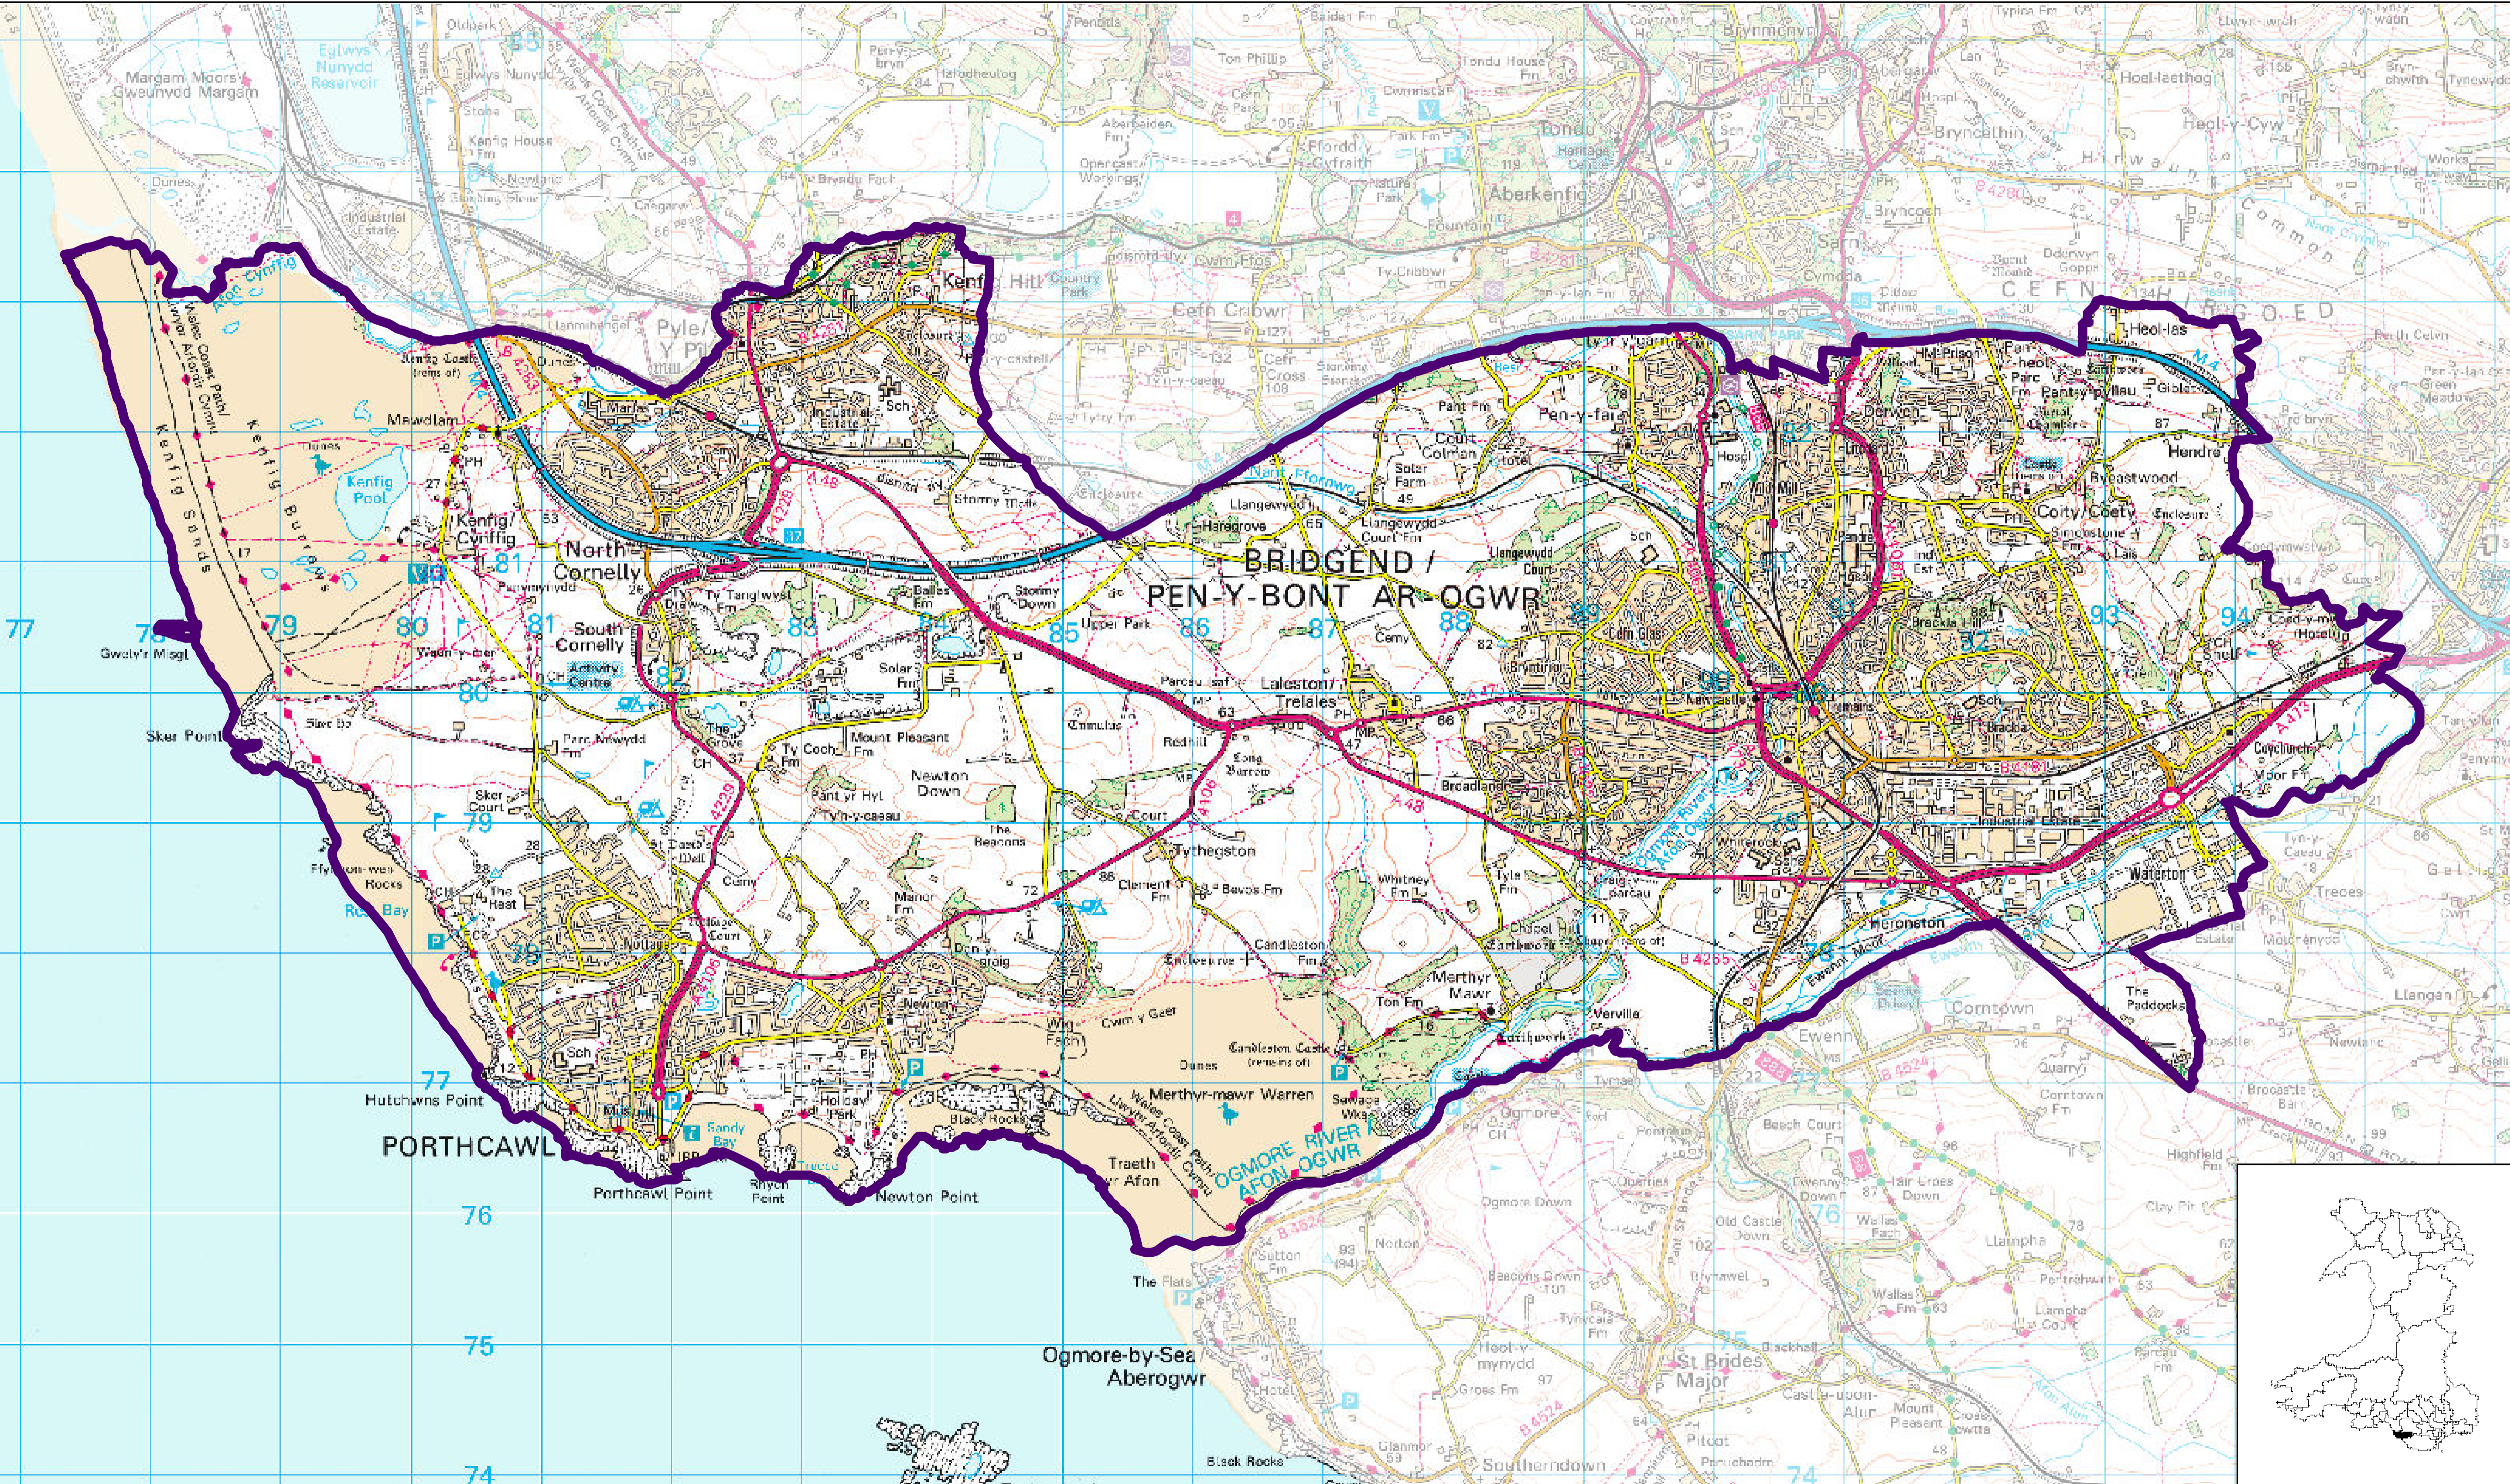

Pen-y-bont ar Ogwr / Bridgend

Etholaeth y Senedd / Senedd Constituency

Sylwadau / Comments
© Hawffraint y Goron a hawliau cronfa ddata 2020. Arolwg Ordnans 100047295.
© Crown copyright and database right 2020. All rights reserved. Ordnance Survey Licence number 100047295.

Graddfa Map OS / OS Map Scale
1:50,000

0 0.25 0.5 0.75 1 Millitiroedd / Miles